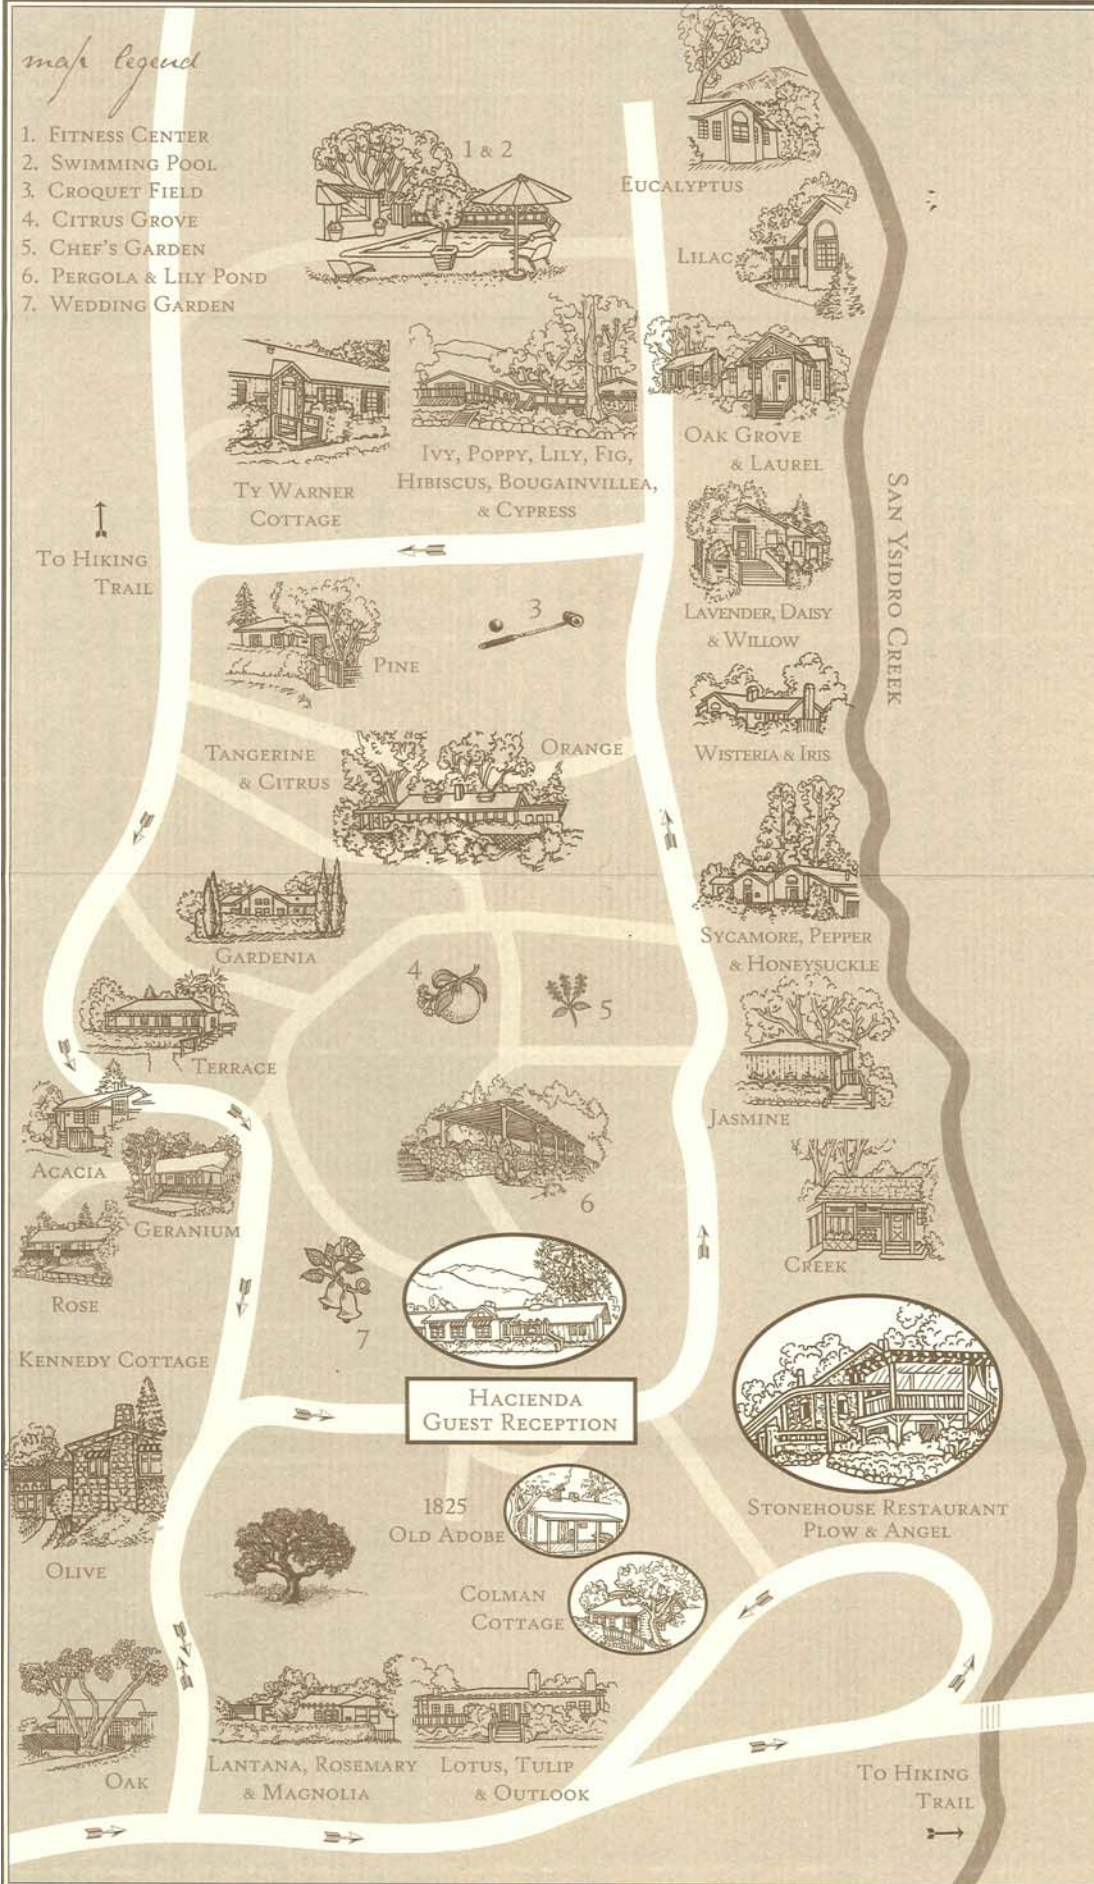

*map legend*

- 1. FITNESS CENTER
- 2. SWIMMING POOL
- 3. CROQUET FIELD
- 4. CITRUS GROVE
- 5. CHEF'S GARDEN
- 6. PERGOLA & LILY POND
- 7. WEDDING GARDEN

EUCALYPTUS

LILAC

TY WARNER COTTAGE

IVY, POPPY, LILY, FIG, HIBISCUS, BOUGAINVILLEA, & CYPRESS

1825 OLD ADOBE

COLMAN COTTAGE

OLIVE

OAK

LANTANA, ROSEMARY & MAGNOLIA

LOTUS, TULIP & OUTLOOK

TO HIKING TRAIL

TO HIKING TRAIL

SAN YSIDRO CREEK